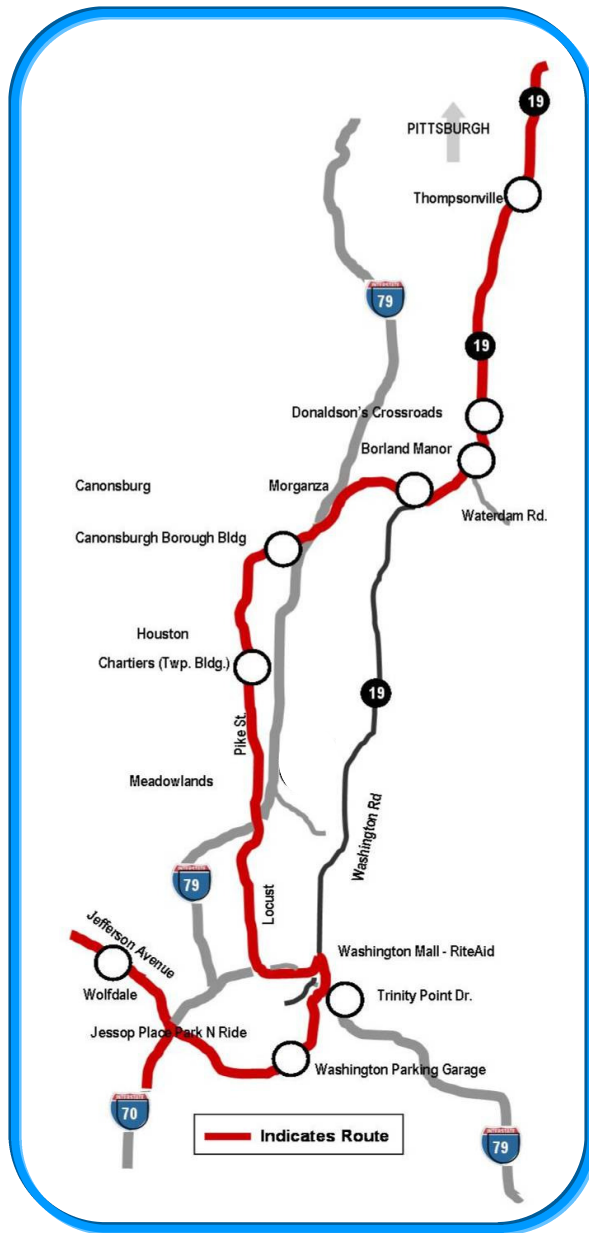

**EXPRESS SERVICE**

*to and from*  
**Pittsburgh**

**Washington City Transit**  
 Schedules available online at  
[www.ggcbusride.com](http://www.ggcbusride.com)

**724-222-2320**

**BUS STOP LOCATIONS**

- Wofldale**  
Jefferson Avenue
- Jessop Place Park N Ride** ■ ◆  
Sheffield & Jessop Place
- Washington Parking Garage** ■ ◆  
50 East Chestnut
- Trinity Point Dr**  
Krispy Kreme Donuts & Wal-Mart
- Trinity Point Park N Ride** ■ ◆  
East Beau & Lakeview Dr
- Washington Mall**  
J C Penney's
- Canonsburg Park N Ride** ◆  
Routes 19 & 519
- Meadowlands**  
Pike Street
- Chartiers**  
Township Building - 2 Buccaneer Drive
- Canonsburg**  
Borough Building - 48 East Pike Street
- South Point Park N Ride** ■ ◆  
South Point Blvd & Morganza Rd
- Morganza Rd**  
Morganza Rd to W McMurray Rd
- Donaldson's Crossroads**  
McMurray Rd & Route 19
- Thompsonville**  
Route 19 at County Line
- South Hills Transit Station** ■  
Village Dr - Behind South Hills Village Mall
- Pittsburgh**  
Smithfield (Runs-1,1A,2,2A,3,3A,5,5A)  
Gateway Center-Liberty Ave (All Runs)  
7th & Liberty (Runs-6, Express)  
Federal Bldg. (All Runs)