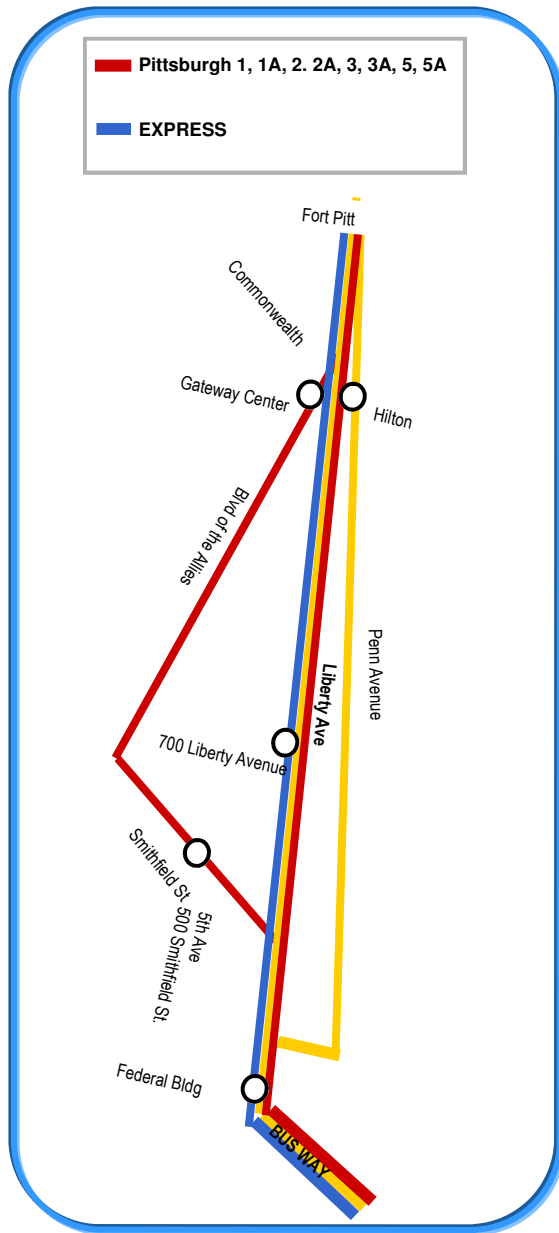

BUS STOP LOCATIONS

- **Wofldale**
  Jefferson Avenue
- **Jessop Place Park N Ride** ■ ◆
  Sheffield & Jessop Place
- **Washington Parking Garage** ■ ◆
  50 East Chestnut
- **Trinity Point Dr**
  Krispy Kreme Donuts & Wal-Mart
- **Trinity Point Park N Ride** ■ ◆
  East Beau & Lakeview Dr
- **Washington Mall**
  J C Penney's
- **Canonsburg Park N Ride** ◆
  Routes 19 & 519
- **Meadowlands**
  Pike Street
- **Chartiers**
  Township Building - 2 Buccaneer Drive
- **Canonsburg**
  Borough Building - 48 East Pike Street
- **South Point Park N Ride** ■ ◆
  South Point Blvd & Morganza Rd
- **Morganza Rd**
  Morganza Rd to W McMurray Rd
- **Donaldson's Crossroads**
  McMurray Rd & Route 19
- **Thompsonville**
  Route 19 at County Line
- **South Hills Transit Station** ■
  Village Dr - Behind South Hills Village Mall
- **Pittsburgh**
  Smithfield (Runs-1,1A,2,2A,3,3A,5,5A)
  Gateway Center-Liberty Ave (All Runs)
  7th & Liberty (Runs-6, Express)
  Federal Bldg. (All Runs)

■ Shelter Stop   ◆ Express Stop

Service provided by
GG&C Bus Company, INC.
2924 Jefferson Avenue
Washington, Pennsylvania 15301